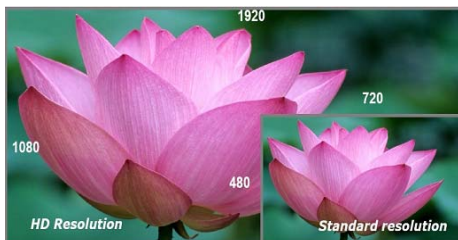

Supports High Definition Video (HDV)

High-Definition breathes life into the picture frame. HDV is capable of supplying up to five times more information than a standard video image. Most HD video come with either 1920x1080 or 1280x720 resolution and with a 16:9 aspect ratio. See a whole new world of high definition with the incredible Shuttle XPC G5 3201M.