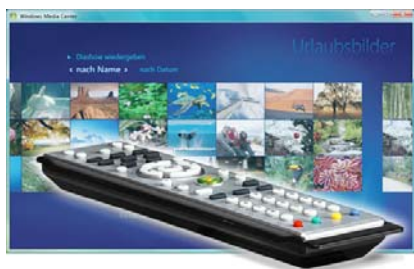

Picture for illustration purposes only.

Shuttle XPC G5 3101M – Special Product Features

Experience true-to-life entertainment

The Shuttle XPC G5 3201M media centre PC turns your living room into an entire home theatre! The Versatile Front panel Display (VFD) stands out and shows the titles of varied multimedia contents during playback and also displays other helpful information on the system status. The Shuttle XPC G5 3201M seamlessly integrates in every living room environment with its mirror front face delivering elegance, high quality and low-profile luxury.

HDMI™
HDCP enabled

Supports High Definition Content Protection (HDCP)

The HDCP technology ensures that content cannot be copied from one source to another. All devices (optical drive, graphics card, digital display) must support this. Both DVI connectors of Shuttle's XPC G5 3201M have HDCP enabled and can even be connected to a HDMI interface with the included adapter.

Supports High Definition Video (HDV)

High-Definition breathes life into the picture frame. HDV is capable of supplying up to five times more information than a standard video image. Most HD video come with either 1920x1080 or 1280x720 resolution and with a 16:9 aspect ratio. See a whole new world of high definition with the incredible Shuttle XPC G5 3201M.